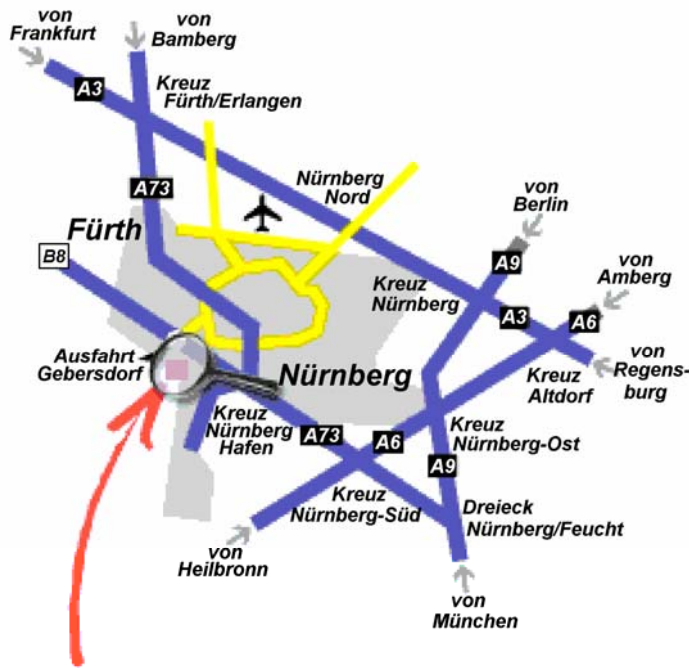

## Using A9 and coming from the direction Berlin:

At the junction with A6 „Nürnberg-Ost“, take direction Heilbronn up-to the junction with A73 „Nürnberg-Süd“. From there, take direction Fürth up-to the exit(Aufahrt) „Gebersdorf/Großreuth“. As you drive look-out for the sign „Südwestpark“.

## Using A9 and coming from the direction München:

At the triangular junction „Nürnberg/Feucht“ continue in the direction Fürth up-to the exit „Gebersdorf/Großreuth“. As you drive look-out for the sign „Südwestpark“.

## Using A3 and coming from the direction Frankfurt:

At the junction with A73 „Fürth/Erlangen“, take direction Nürnberg up-to the exit(Ausfahrt) „Nbg.-Westring“, then turn

right to the street „Von-der-Tann-Str.“, continue driving, turn right to the „Wallensteinstraße“. After cross the Southwest tangent („Südwesttangente“) this street becomes „Hügelstraße“. Look-out for the sign „Südwestpark“.

## Using A3 and coming from the direction Regensburg:

At the junction with A6 „Altendorf“, take direction Heilbronn up-to the junction „Nürnberg-Süd“. From there, take direction Fürth up-to the exit(Ausfahrt) „Gebersdorf/Großreuth“. As you drive look-out for the sign „Südwestpark“.